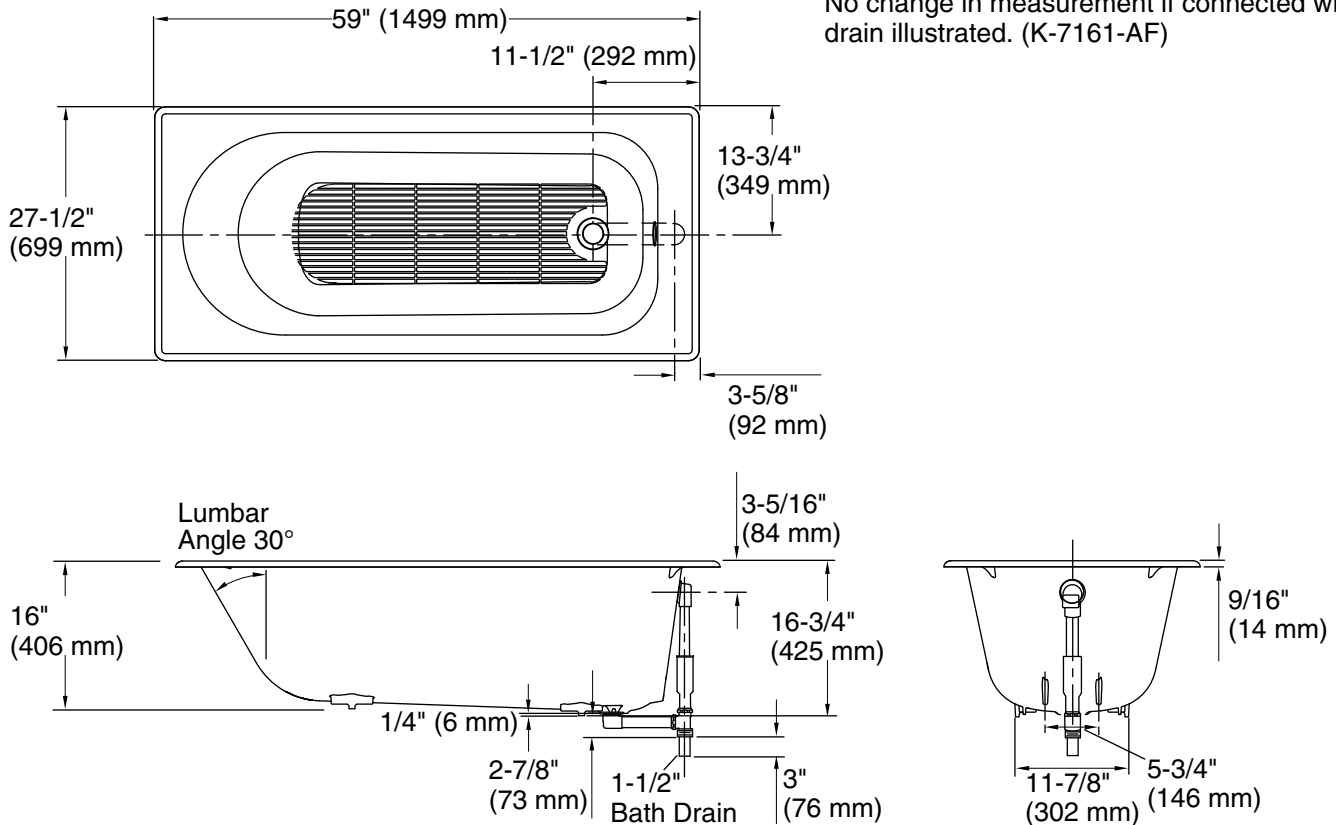

See website for detailed warranty information.

Available Colors/Finishes

Color tiles intended for reference only.

Color	Code	Description
-------	------	-------------

	0	White
	96	Biscuit

No change in measurement if connected with drain illustrated. (K-7161-AF)

Technical Information

All product dimensions are nominal.

Installation:	Drop-in
Drain location:	End
Basin area, bottom:	43-7/8" x 17-5/16" (1114 mm x 440 mm)
Basin area, top:	51-7/16" x 21-15/16" (1307 mm x 557 mm)
Weight:	232 lbs (105.2 kg)
Minimum floor load:	50 lbs/ft ² (244.1 kg/m ²)
Water depth:	11-5/16" (287 mm)
Water capacity:	33.4 gal (126.4 L)
Cutout:	Drop-in, 57-1/2" x 26" (1461 mm x 660 mm)
Minimum flat for door:	1" (25 mm)

Notes

Measure your actual product for rough-in details.

Install this product according to the installation instructions.

The hot water supply should be 70% of the capacity of the bath or greater. Installations will vary.